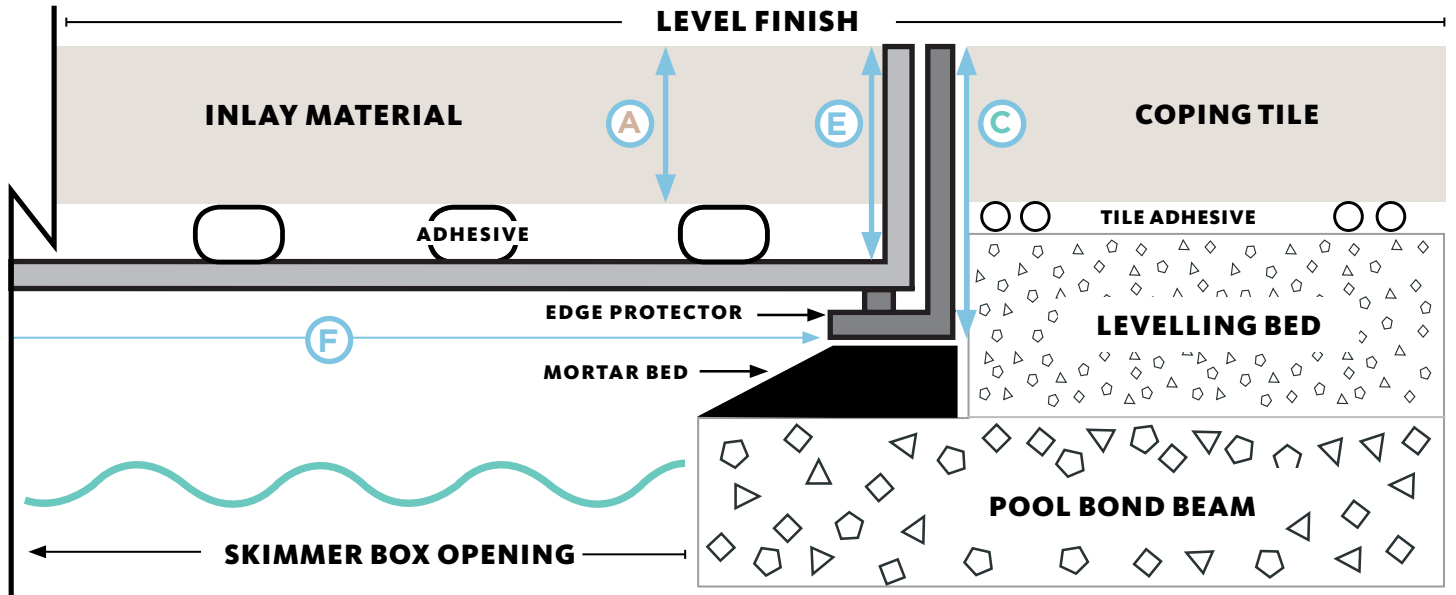

INLAY LID

A 316 marine grade stainless steel tray which holds the inlay (landscape) materials you've chosen, for example, tile, paver, concrete or decking.

EDGE PROTECTOR

A 316 marine grade stainless steel frame inserted into a recess within the landscaped area. It protects the coping/surrounds from chipping/breakage when the Inlay Cover is opened/closed.

ADHESIVE AND DOCUMENTATION

A one-part adhesive specially developed for a long-term fitting of natural stone and porcelain tiles into the HIDE Inlay Series. Documents consist of comprehensive contractor installation instructions, homeowners warranty and manual.

H I D E™

HIDE KIT SERIES

SKIMMER LID

CROSS SECTION VIEW OF COMPLETED SKIMMER LID INSTALL

KIT: 306mm

| INLAY THICKNESS mm | PRODUCT CODE | EDGE PROTECTOR SIZE mm | | | INLAY LID SIZE mm | |
|-----------------------|--------------------|------------------------|----------------|-------------------|-------------------|----------------|
| | | SIZE | EXTERNAL DEPTH | UNDERSIDE OPENING | SIZE | INTERNAL DEPTH |
| A | | B | C | F | D | E |
| 18-20 | HSL306-20 | 306 sq. | 33 | 252 | 300 sq. | 23 |
| 20-30 | HSL306-30 | 306 sq. | 43 | 252 | 300 sq. | 33 |
| 30-40 | HSL306-40 (2 keys) | 306 sq. | 53 | 252 | 300 sq. | 43 |