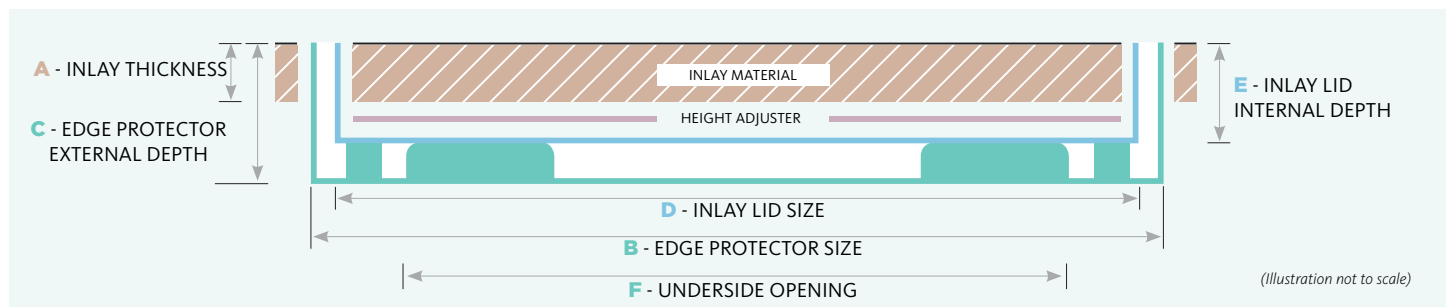

H I D E™

HIDE KIT SERIES

SKIMMER LID

CROSS SECTION VIEW OF COMPLETED SKIMMER LID INSTALL

KIT: 306mm

| INLAY THICKNESS mm | PRODUCT CODE | EDGE PROTECTOR SIZE mm | | | INLAY LID SIZE mm | |
|-----------------------|--------------------|------------------------|----------------|-------------------|-------------------|----------------|
| | | SIZE | EXTERNAL DEPTH | UNDERSIDE OPENING | SIZE | INTERNAL DEPTH |
| A | | B | C | F | D | E |
| 18-20 | HSL306-20 | 306 sq. | 33 | 252 | 300 sq. | 23 |
| 20-30 | HSL306-30 | 306 sq. | 43 | 252 | 300 sq. | 33 |
| 30-40 | HSL306-40 (2 keys) | 306 sq. | 53 | 252 | 300 sq. | 43 |

KIT: 342mm

| INLAY THICKNESS mm | PRODUCT CODE | EDGE PROTECTOR SIZE mm | | | INLAY LID SIZE mm | |
|-----------------------|--------------------|------------------------|----------------|-------------------|-------------------|----------------|
| | | SIZE | EXTERNAL DEPTH | UNDERSIDE OPENING | SIZE | INTERNAL DEPTH |
| A | | B | C | F | D | E |
| 10-12 | HSL342-10 | 342 sq. | 23 | 288 | 336 sq. | 12 |
| 12-15 | HSL342-15 | 342 sq. | 28 | 288 | 336 sq. | 18 |
| 15-20 | HSL342-20 | 342 sq. | 33 | 288 | 336 sq. | 23 |
| 20-30 | HSL342-30 | 342 sq. | 43 | 288 | 336 sq. | 33 |
| 30-40 | HSL342-40 (2 keys) | 342 sq. | 53 | 288 | 336 sq. | 43 |