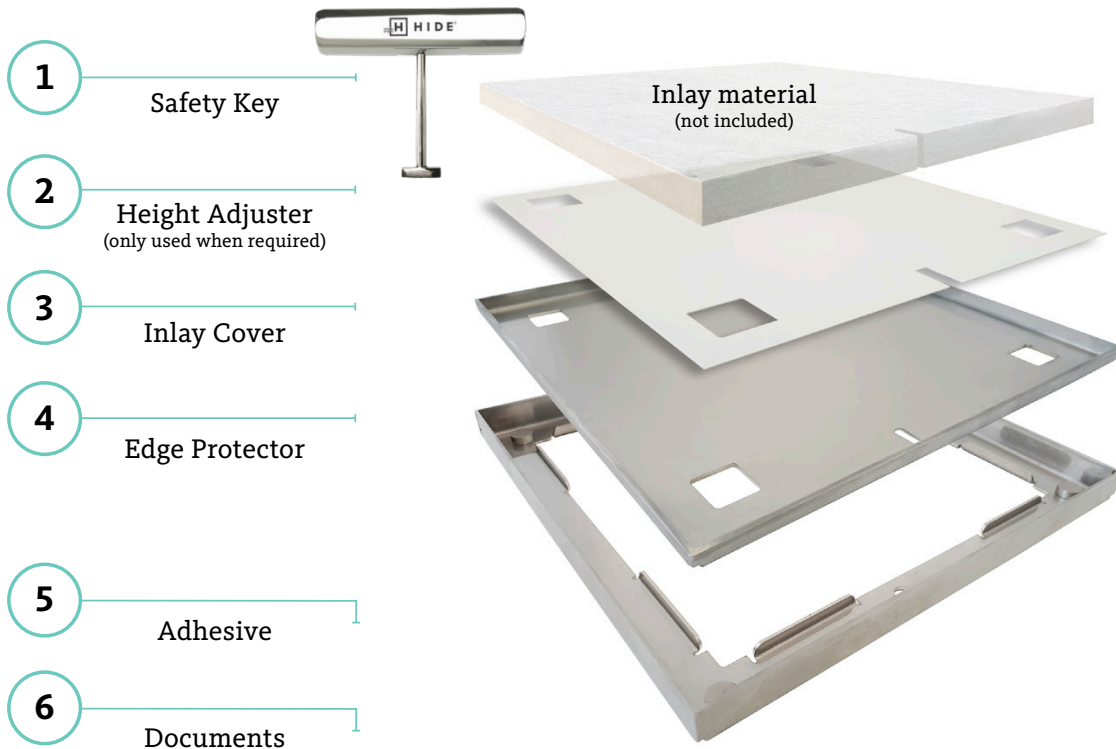

HIDE KIT SERIES

SKIMMER LID

ELEGANT
FINISH

HIGH
GRADE

EASY
INSTALL

10 YEAR
WARRANTY

POOL
SAFE

HIDE KIT INCLUDES

SAFETY KEY

A 316 marine grade stainless steel tool, to enable the installed HIDE cover to be safely and easily opened and closed.

HEIGHT ADJUSTER

Used only when additional height is required. Provides 2mm extra height if inlay material is not thick enough to achieve a flush finish with the top of the Inlay Cover.

INLAY LID

A 316 marine grade stainless steel tray which holds the inlay (landscape) materials you've chosen, for example, tile, paver, concrete or decking.

EDGE PROTECTOR

A 316 marine grade stainless steel frame inserted into a recess within the landscaped area. It protects the coping/surrounds from chipping/breakage when the Inlay Cover is opened/closed.

ADHESIVE AND DOCUMENTATION

A one-part adhesive specially developed for a long-term fitting of natural stone and porcelain tiles into the HIDE Inlay Series. Documents consist of comprehensive contractor installation instructions, homeowners warranty and manual.